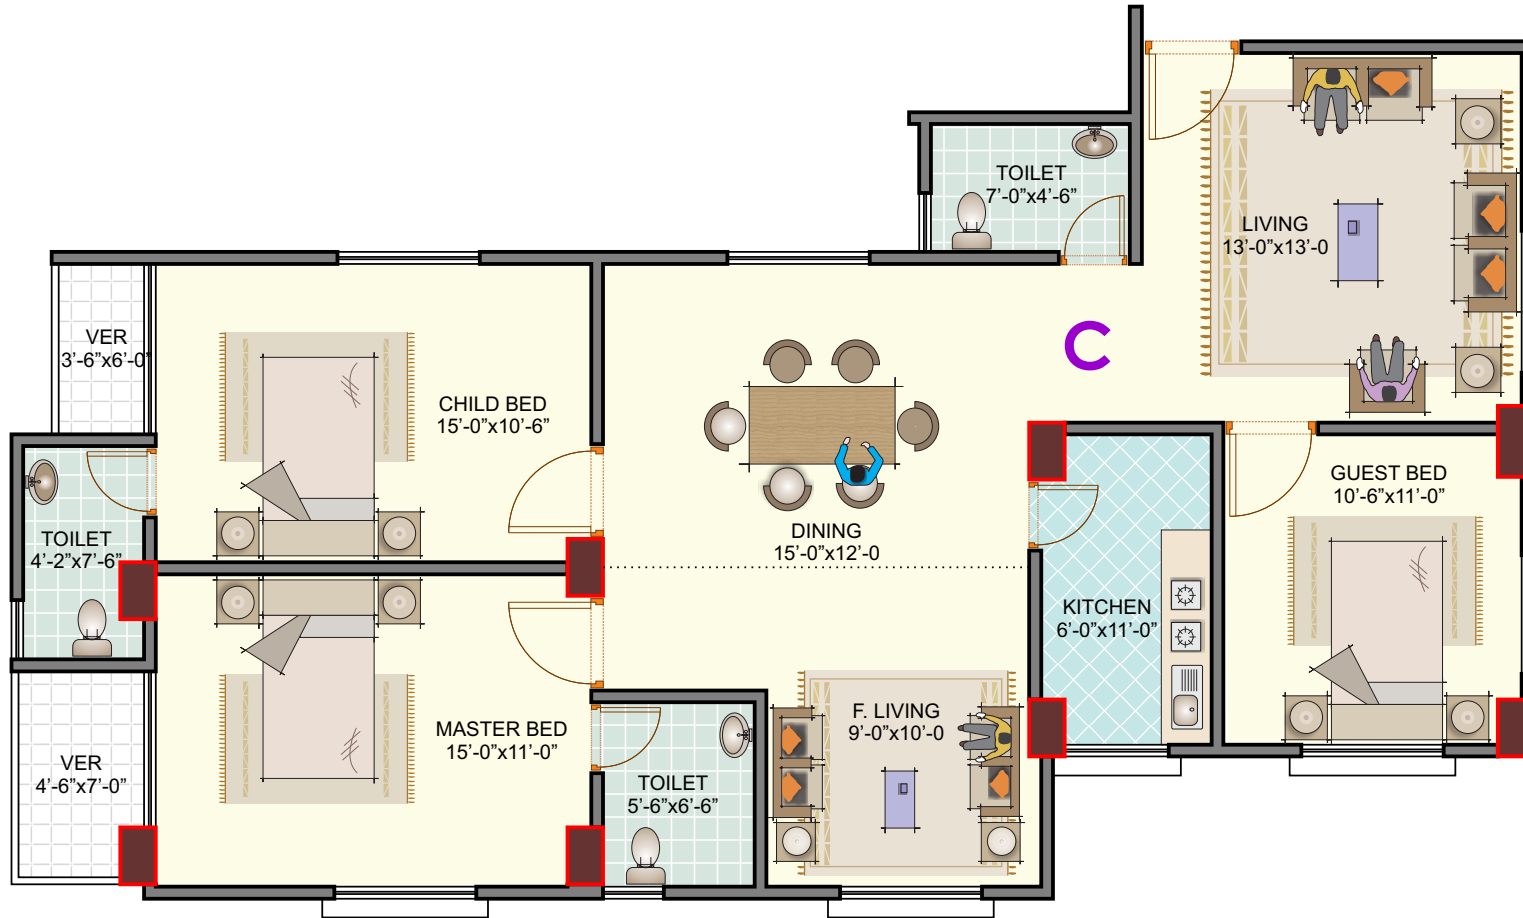

NAGAR SHWAPNO NEER

TYPE : C = 1620 sft.